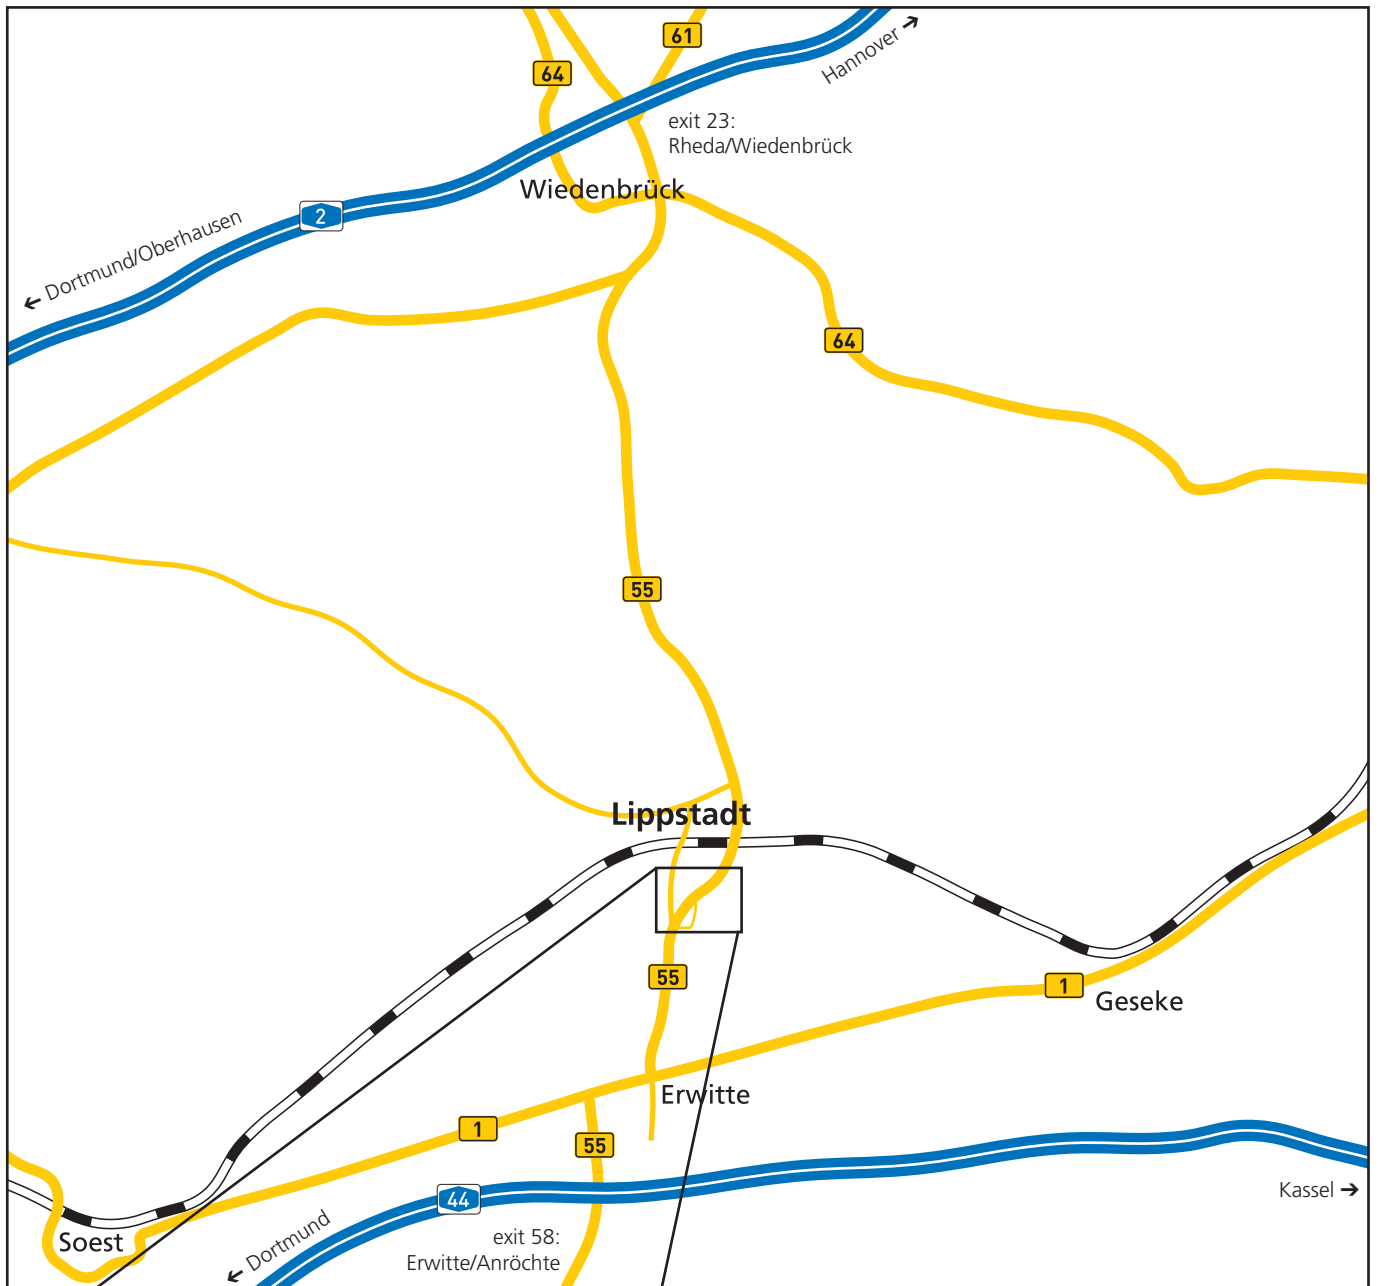

## How to get there

#### **By car**

A44 Dortmund/Kassel → exit Erwitte/Anröchte (58) → B1 direction Erwitte → B55 direction Lippstadt

A2 Hannover Dortmund → exit Rheda-Wiedenbrück (23) → B55 direction Lippstadt → B55 exit industrial park Am Wasserturm West → please follow the signposts from here.

#### **By airplane**

The airport Paderborn/Lippstadt is approached directly by many cities in Germany and Europe.